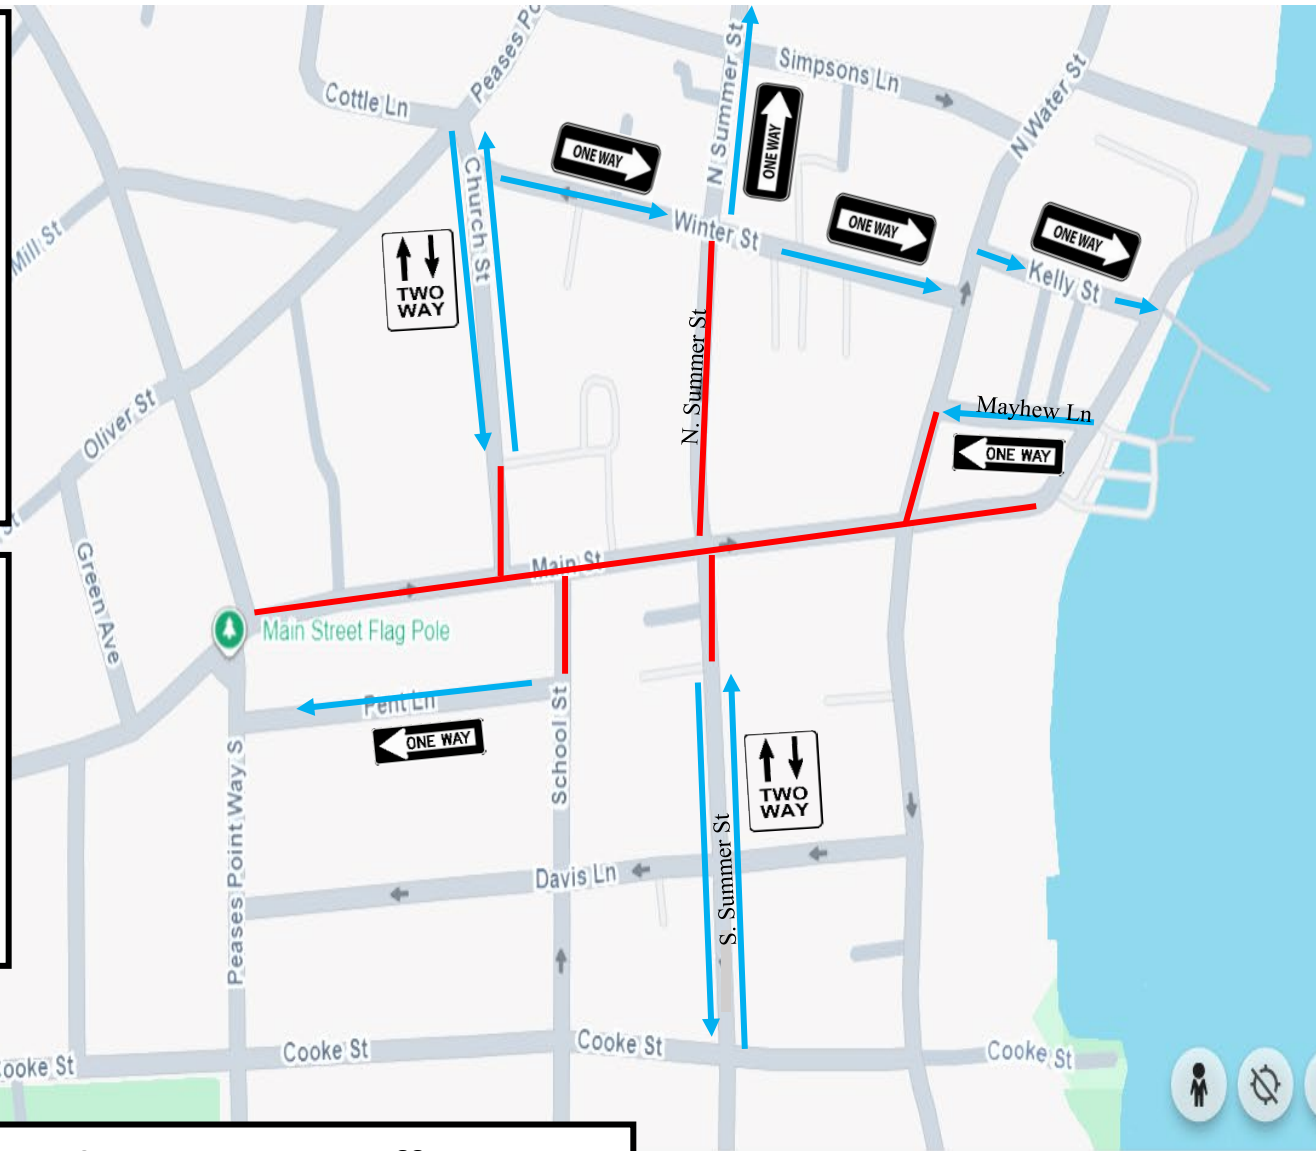

Detours ()

Winter: One-way from Pease's Point Way to N. Water

Kelly: One-way from N. Water to Dock

Mayhew: One-way from Dock to N. Water

Church: Two-way from Pease's Point Way to Court Lot

N. Summer: One-way from Winter to Morse

S. Summer: Two-way from Cooke to Town Hall Lot

Pent: One way out of town

Closures ()

Main: Pease's Point Way to Dock

School: Pent to Main

N. Summer: Main to Winter

S. Summer: Main to Town Hall Lot

Cooke: Closed from Upper Main to WT Rd

Chappy Ferry Traffic

To Ferry: Via Simpsons (no change)

From Ferry: Dock to Mayhew to N. Water to Morse